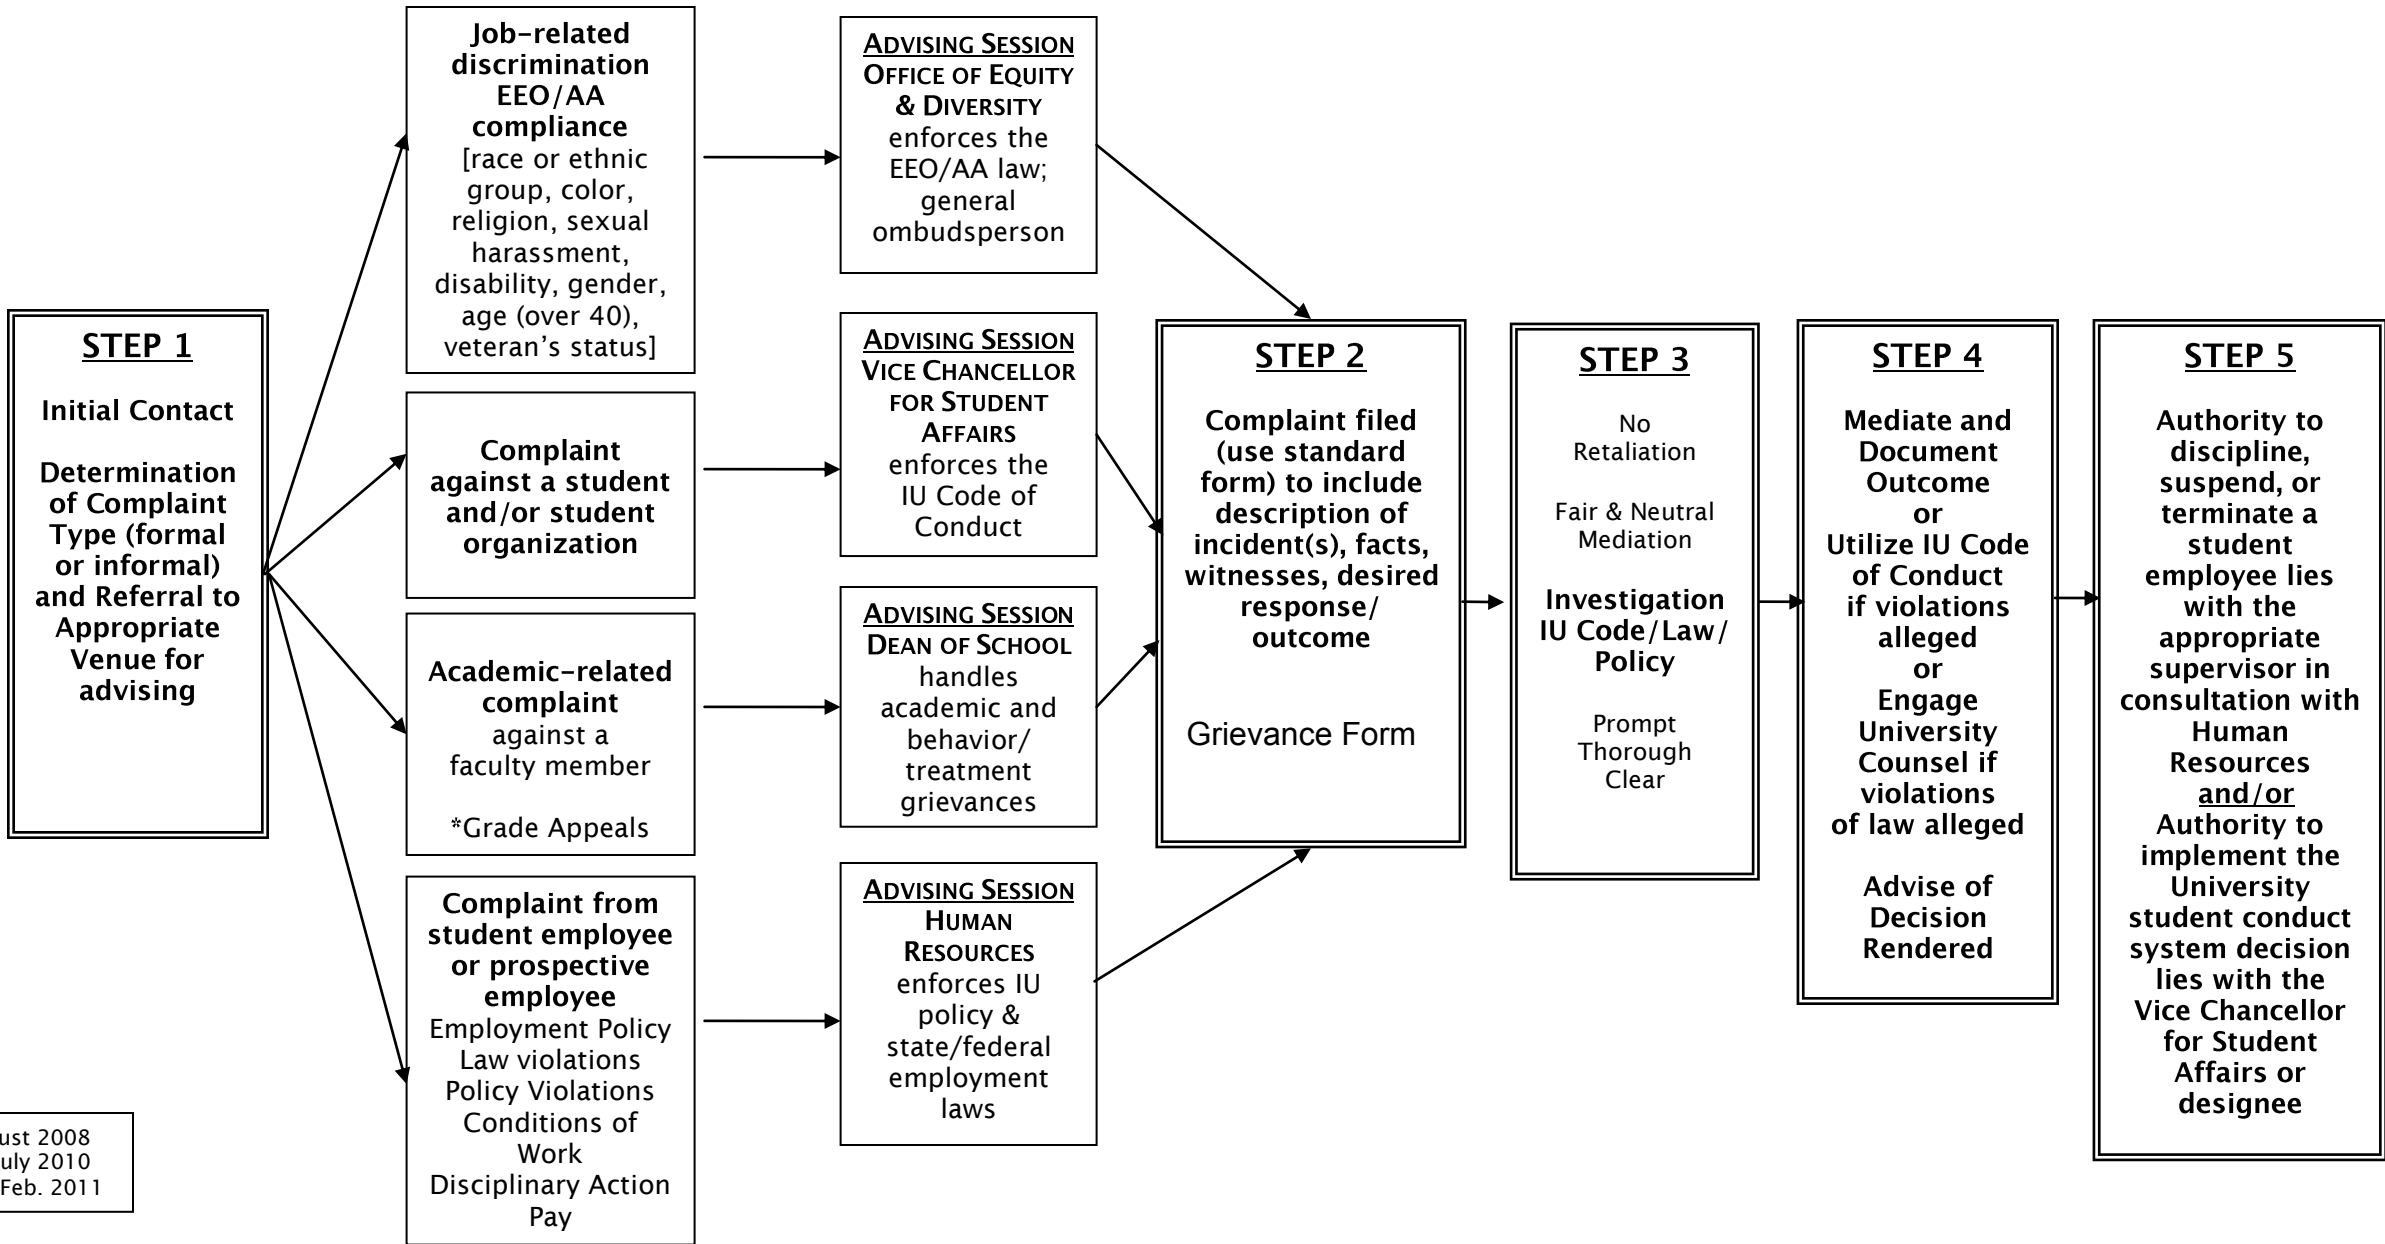

IU SOUTHEAST

GRIEVANCE PROCESS FLOW CHART

August 2008
Rev. July 2010
Rev. Feb. 2011

*The process for Grade Appeals can be found at www.ius.edu/registrar.