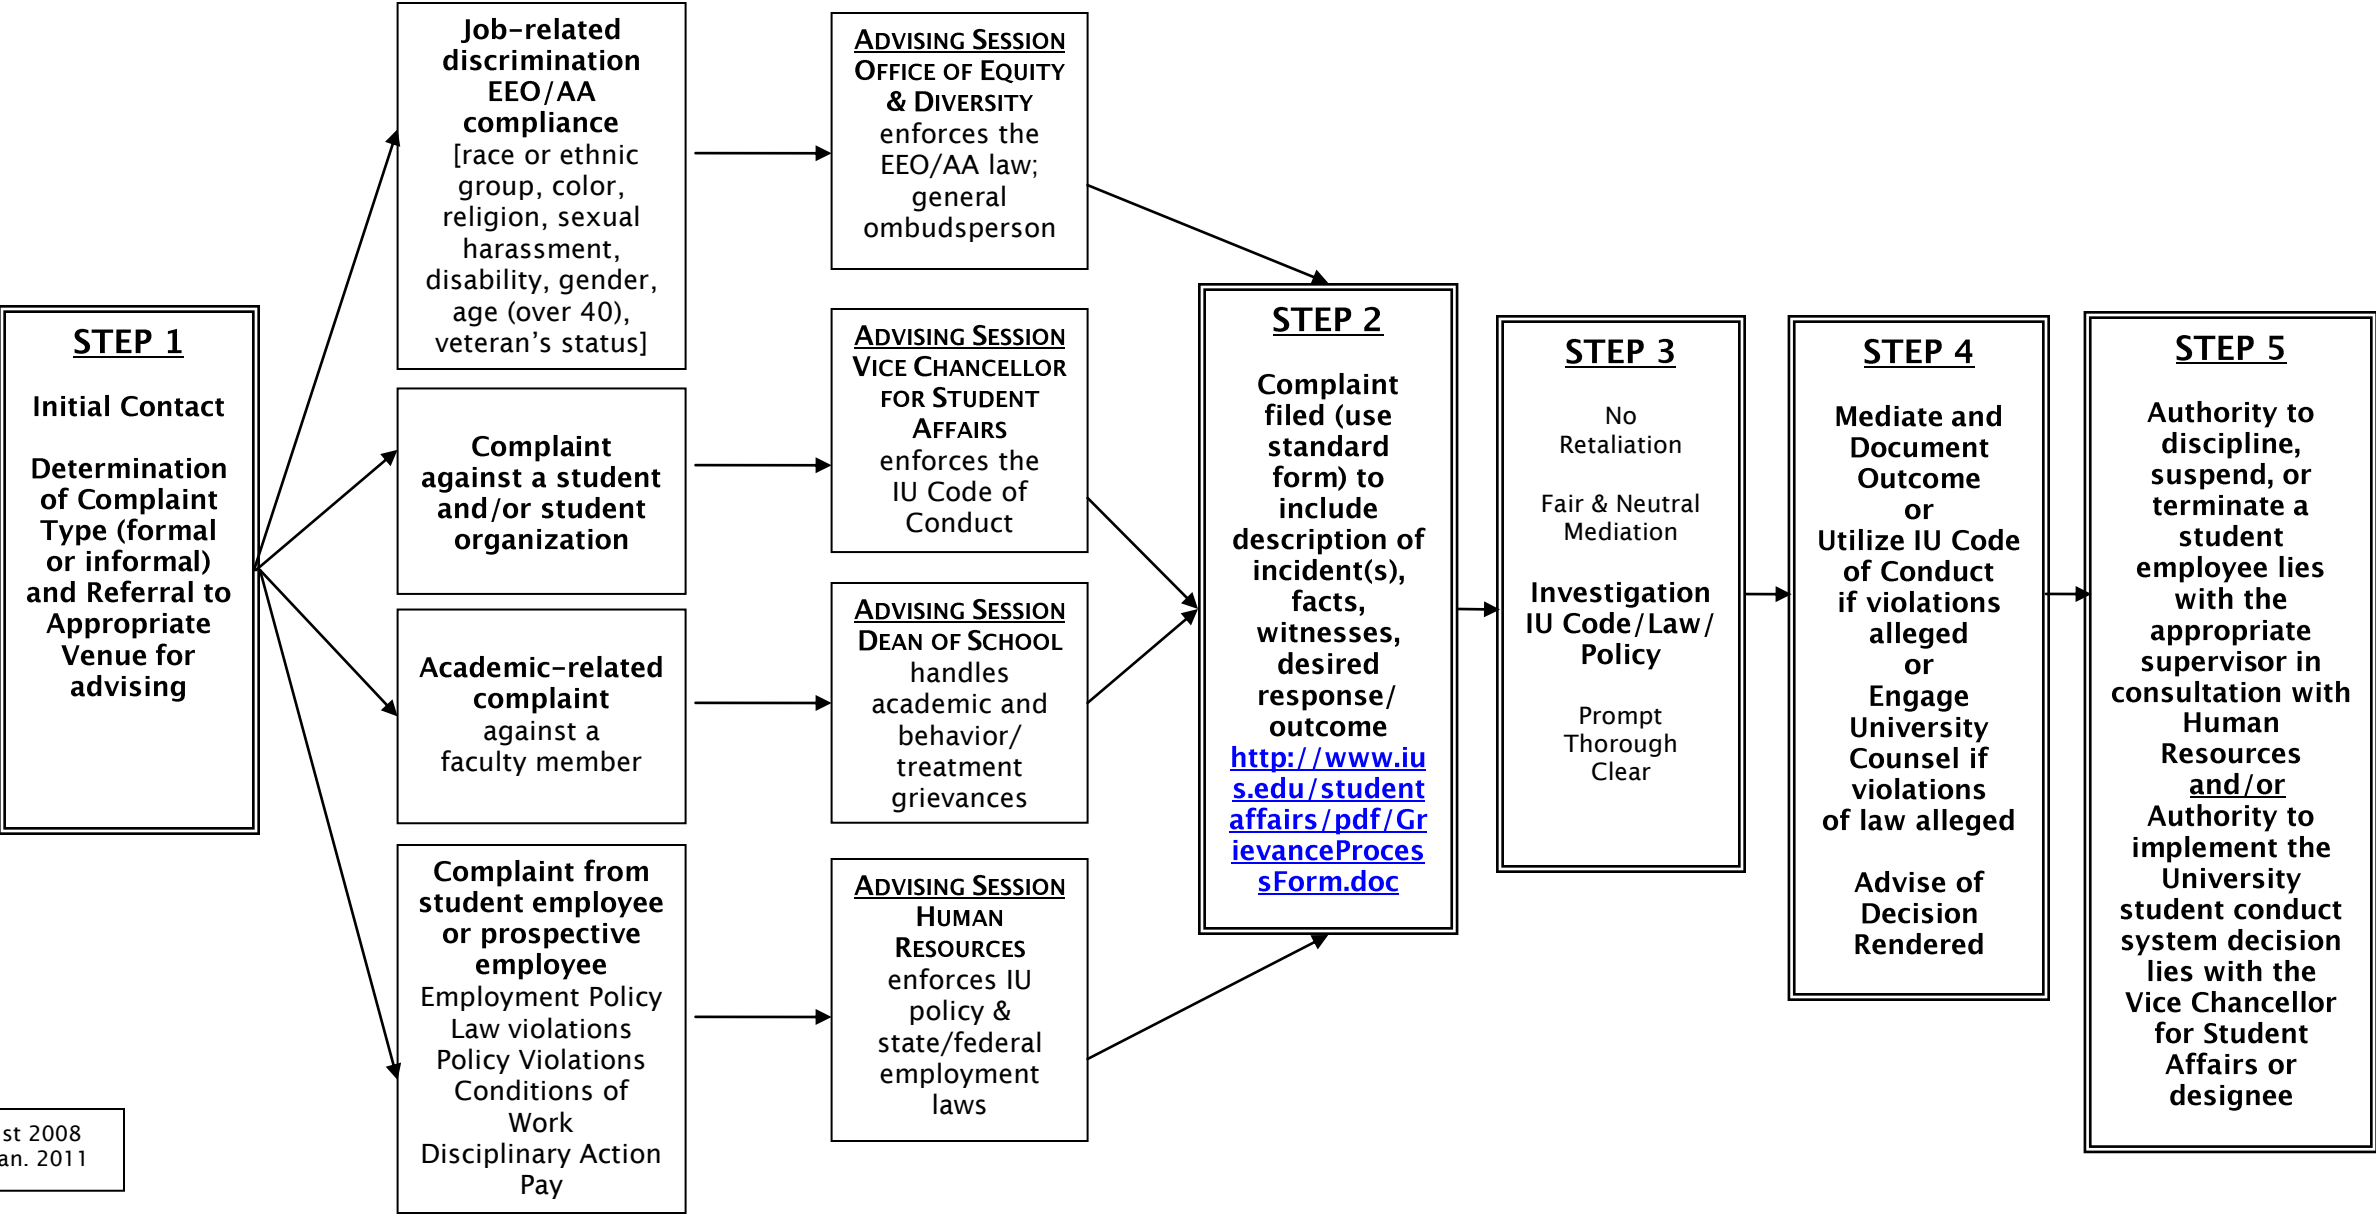

IU SOUTHEAST

GRIEVANCE PROCESS FLOW CHART

August 2008
Rev. Jan. 2011