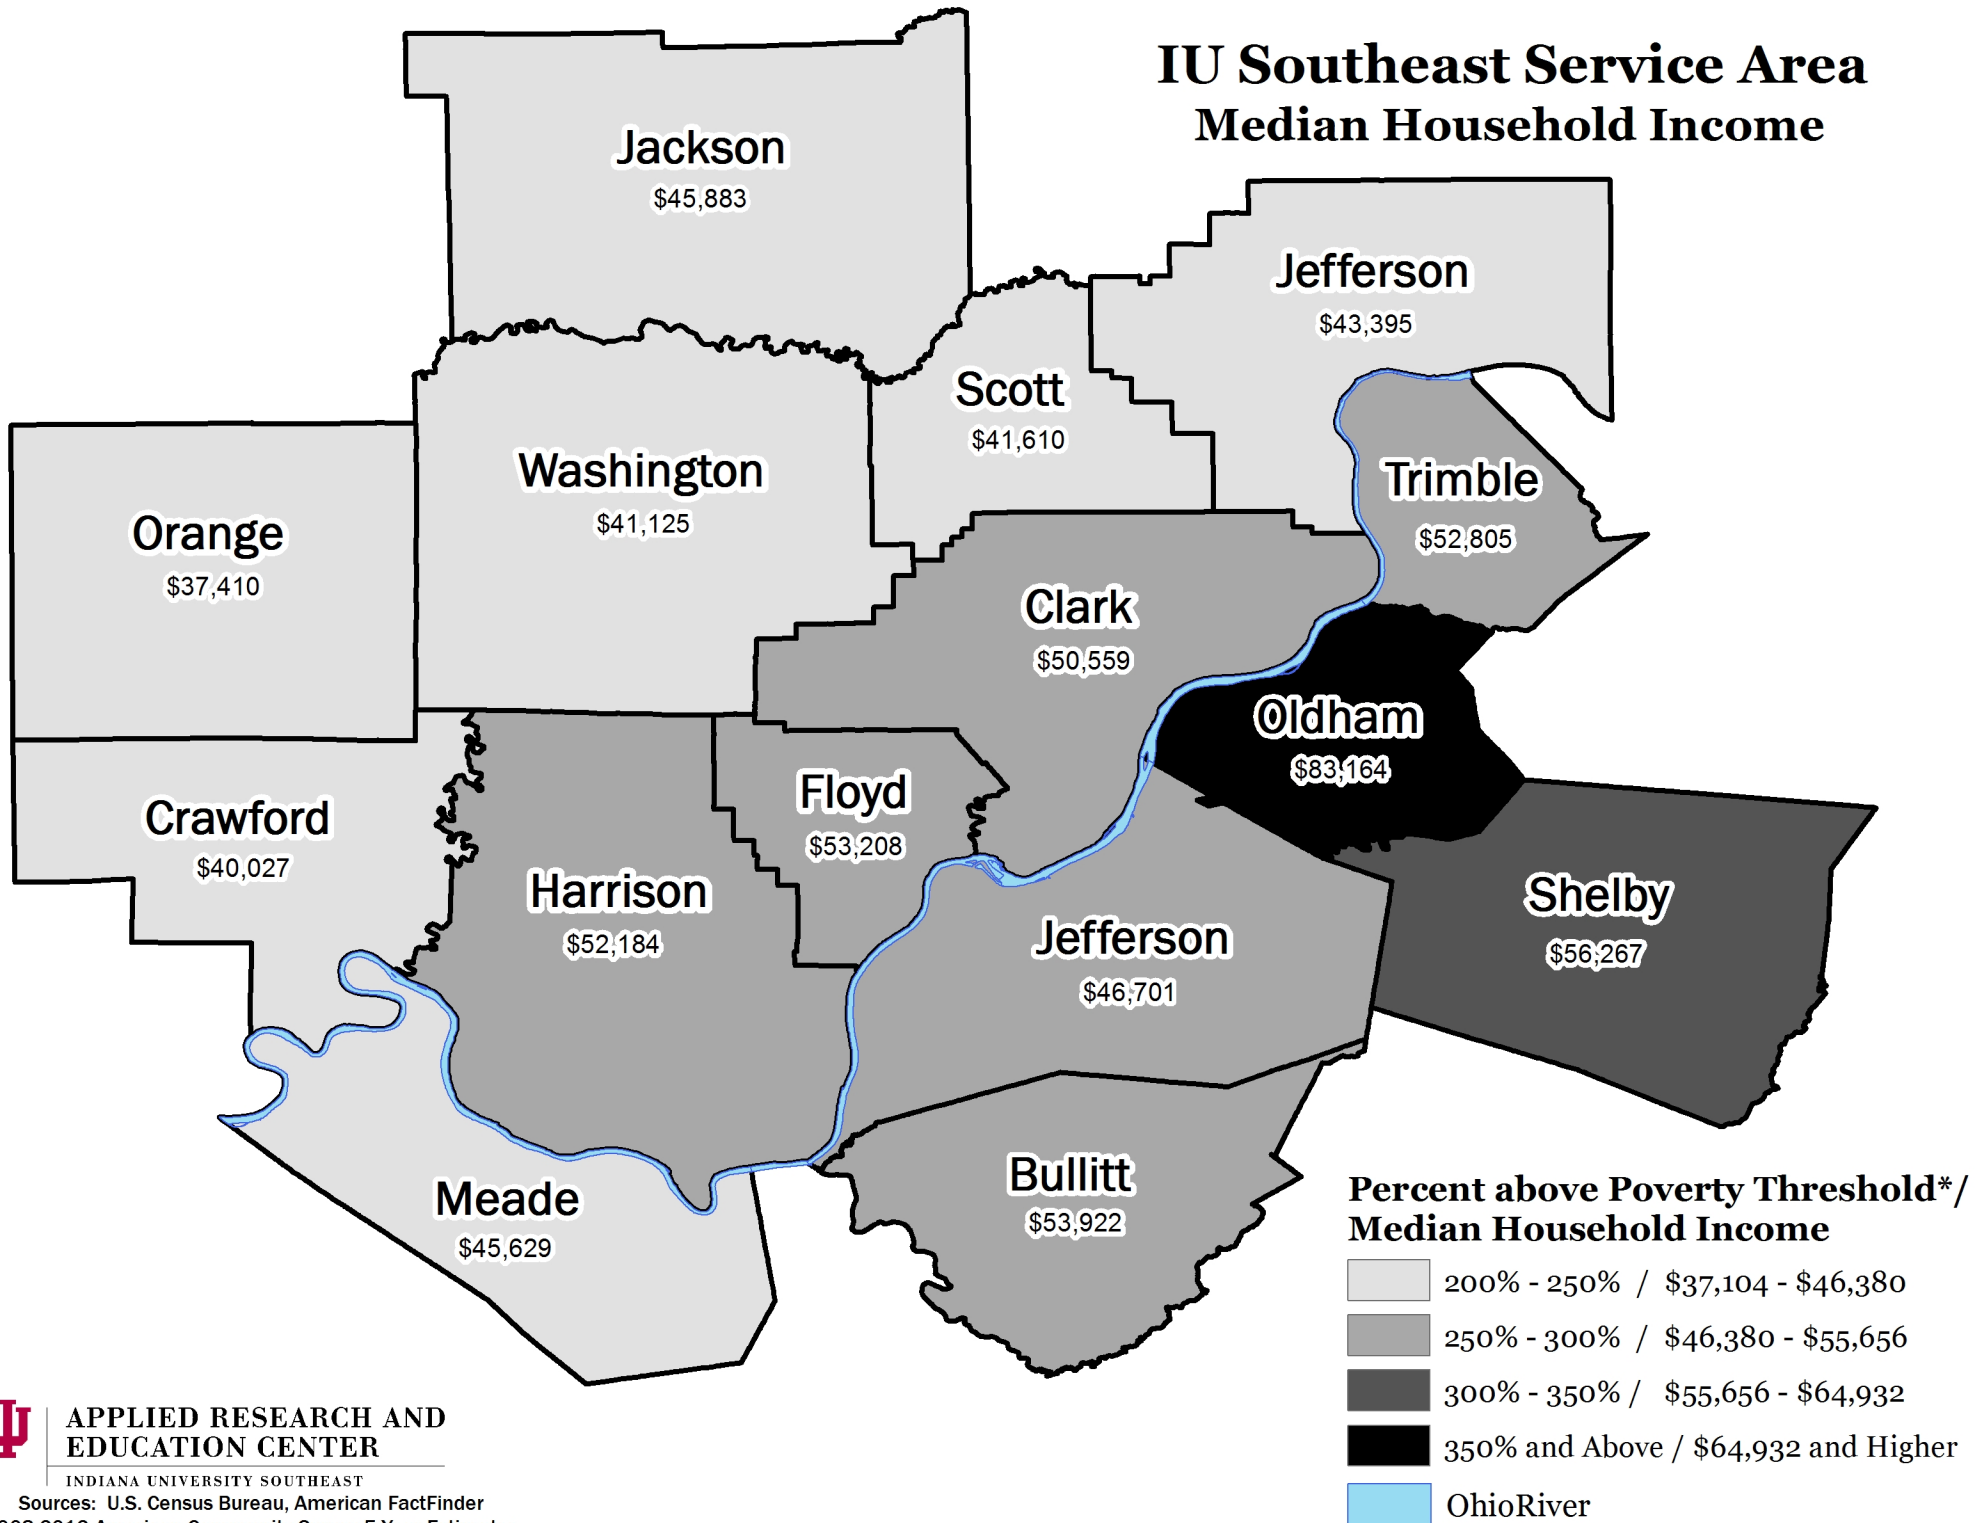

IU Southeast Service Area Median Household Income

**APPLIED RESEARCH AND
EDUCATION CENTER**

INDIANA UNIVERSITY SOUTHEAST

Sources: U.S. Census Bureau, American FactFinder
2008-2012 American Community Survey 5-Year Estimates
and TIGER/Lines Shapefiles.
November 3, 2014

*Poverty threshold for a family of three in 2013 is \$18,552.