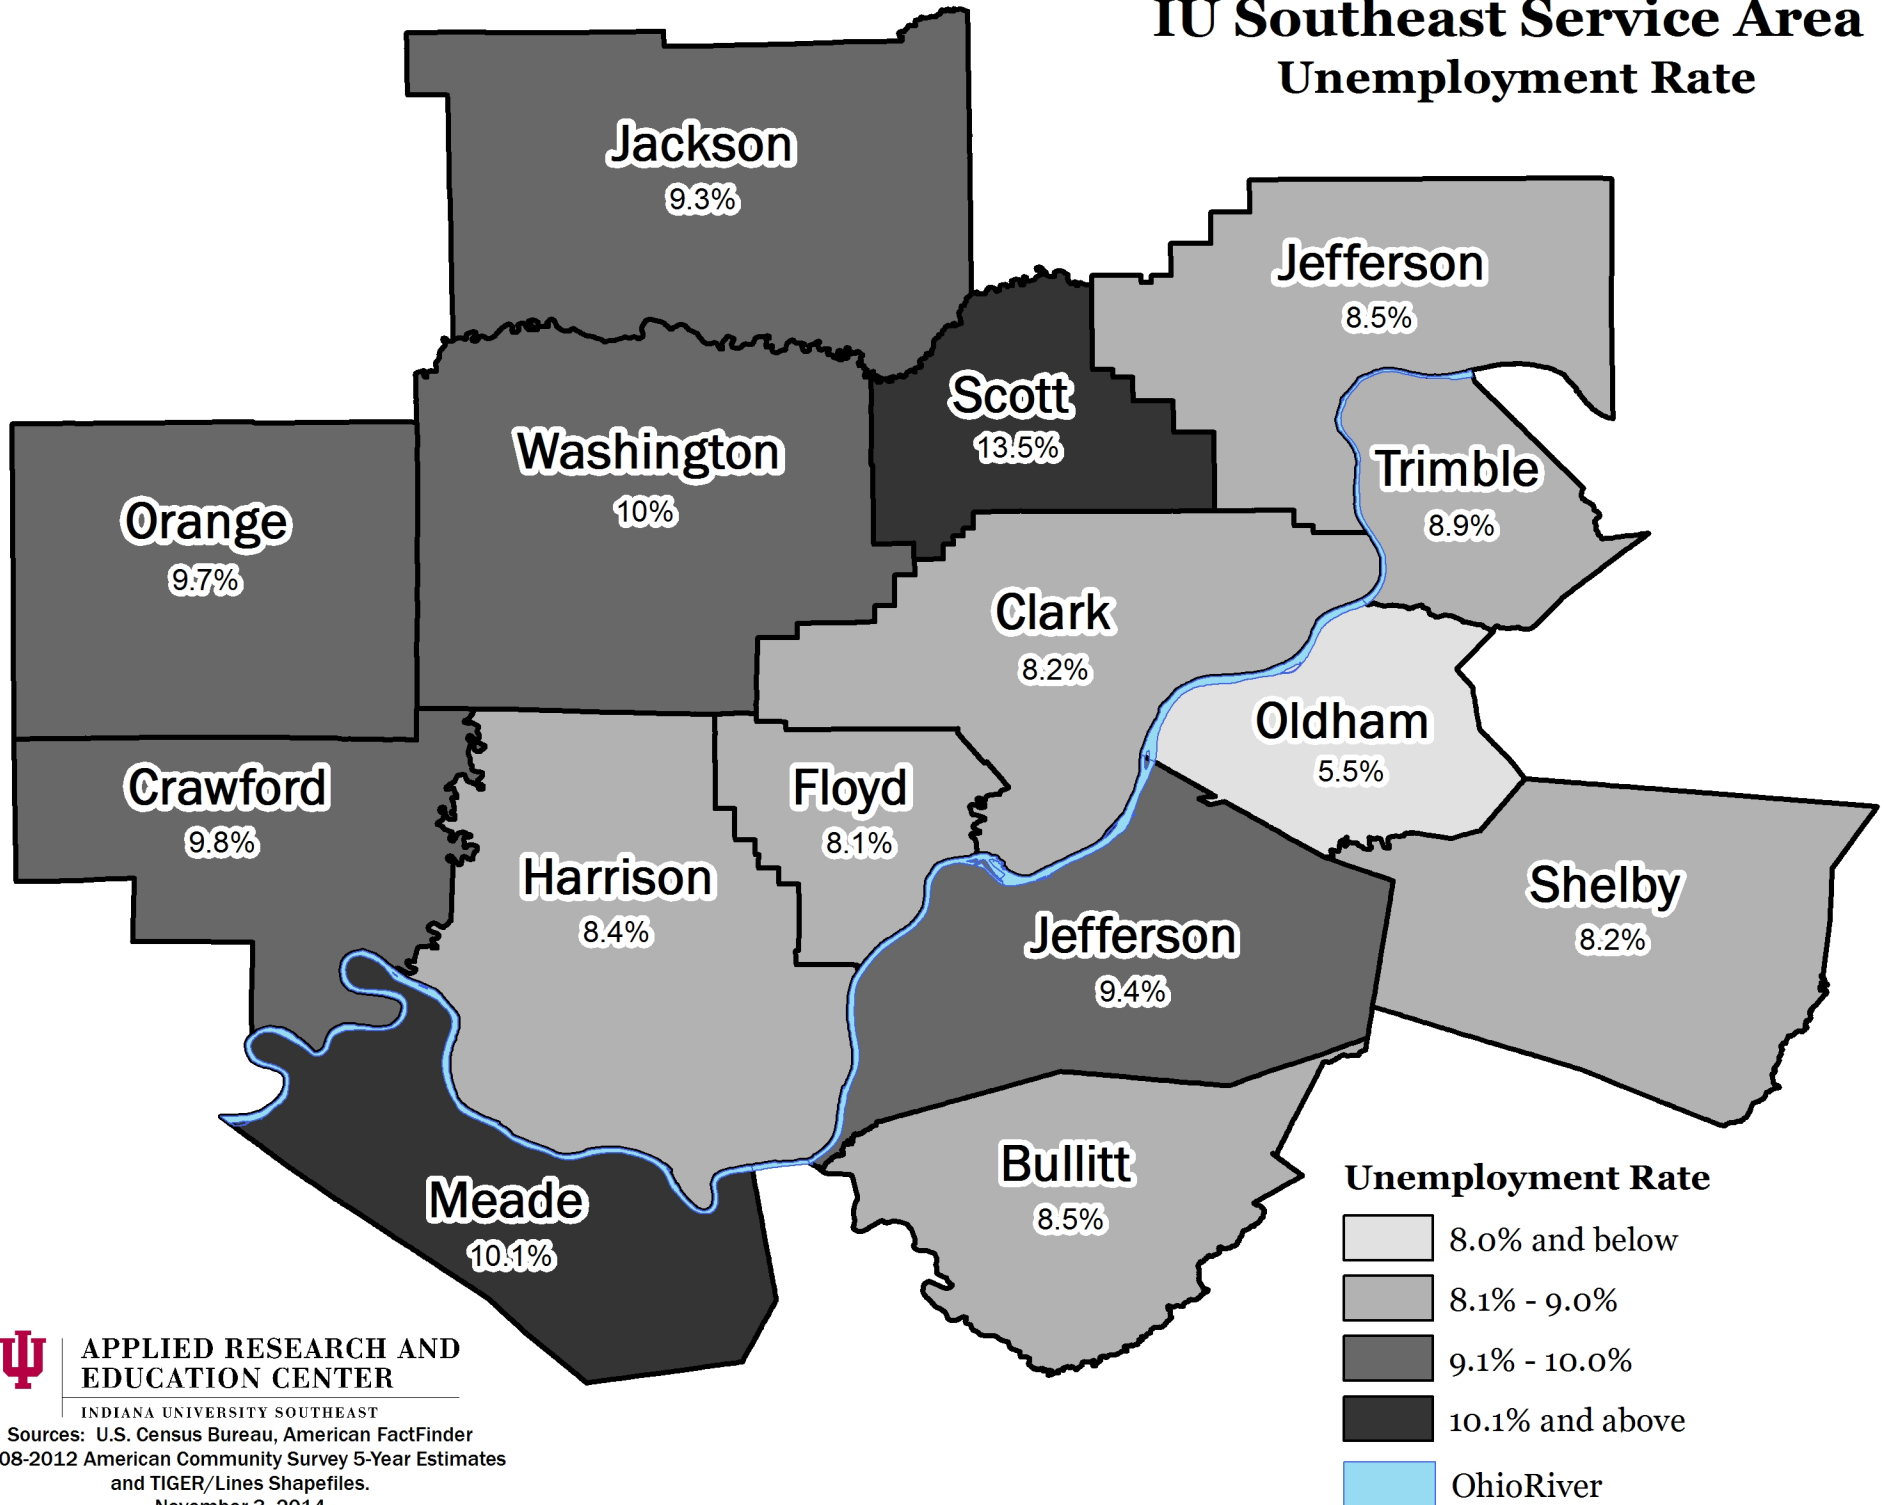

IU Southeast Service Area Unemployment Rate

**APPLIED RESEARCH AND
EDUCATION CENTER**

INDIANA UNIVERSITY SOUTHEAST

Sources: U.S. Census Bureau, American FactFinder
2008-2012 American Community Survey 5-Year Estimates
and TIGER/Lines Shapefiles.
November 3, 2014