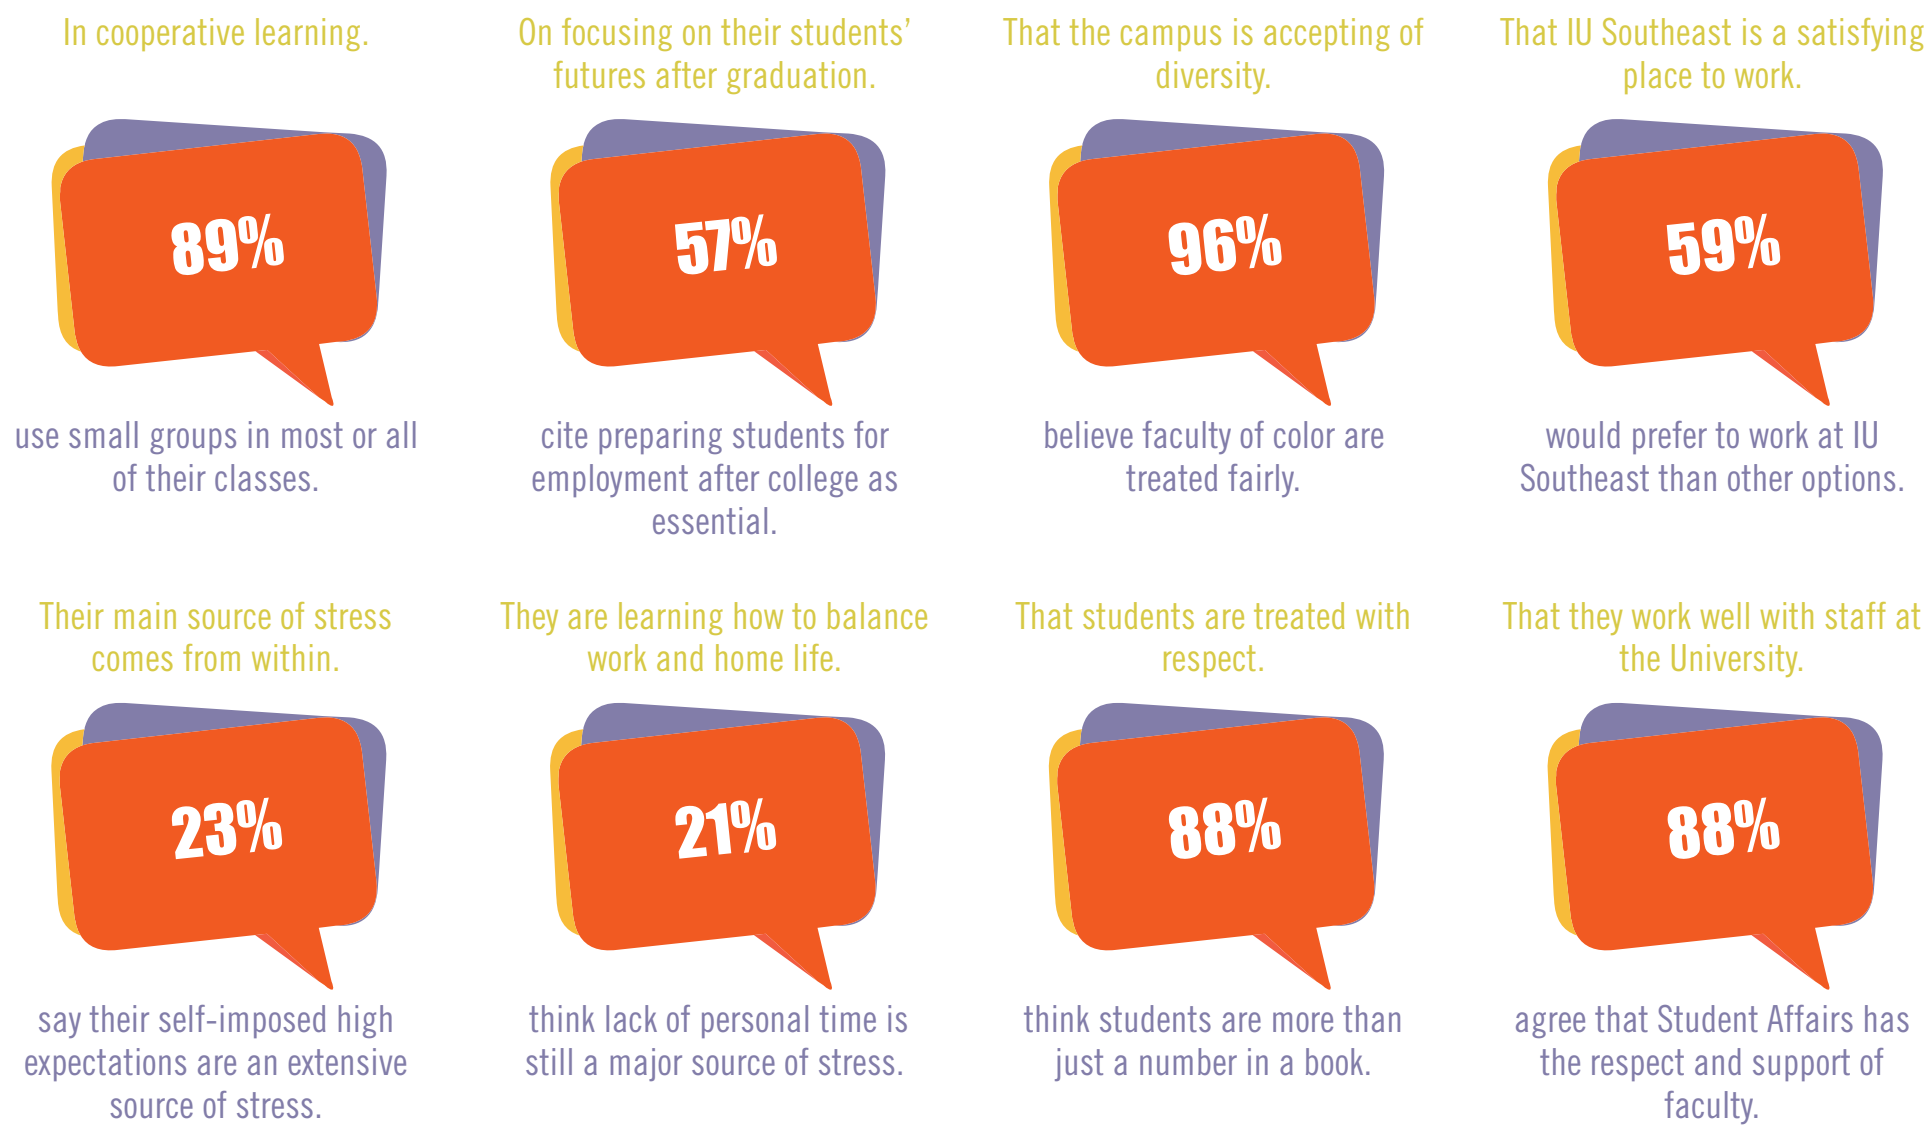

FACULTY FACTS

Faculty at IU Southeast completed the Higher Education Research Institute Faculty Survey in 2011. The survey provides a glimpse into the faculty experience and can help IU Southeast with professional development, planning, and improving student learning.

IU Southeast faculty believe...